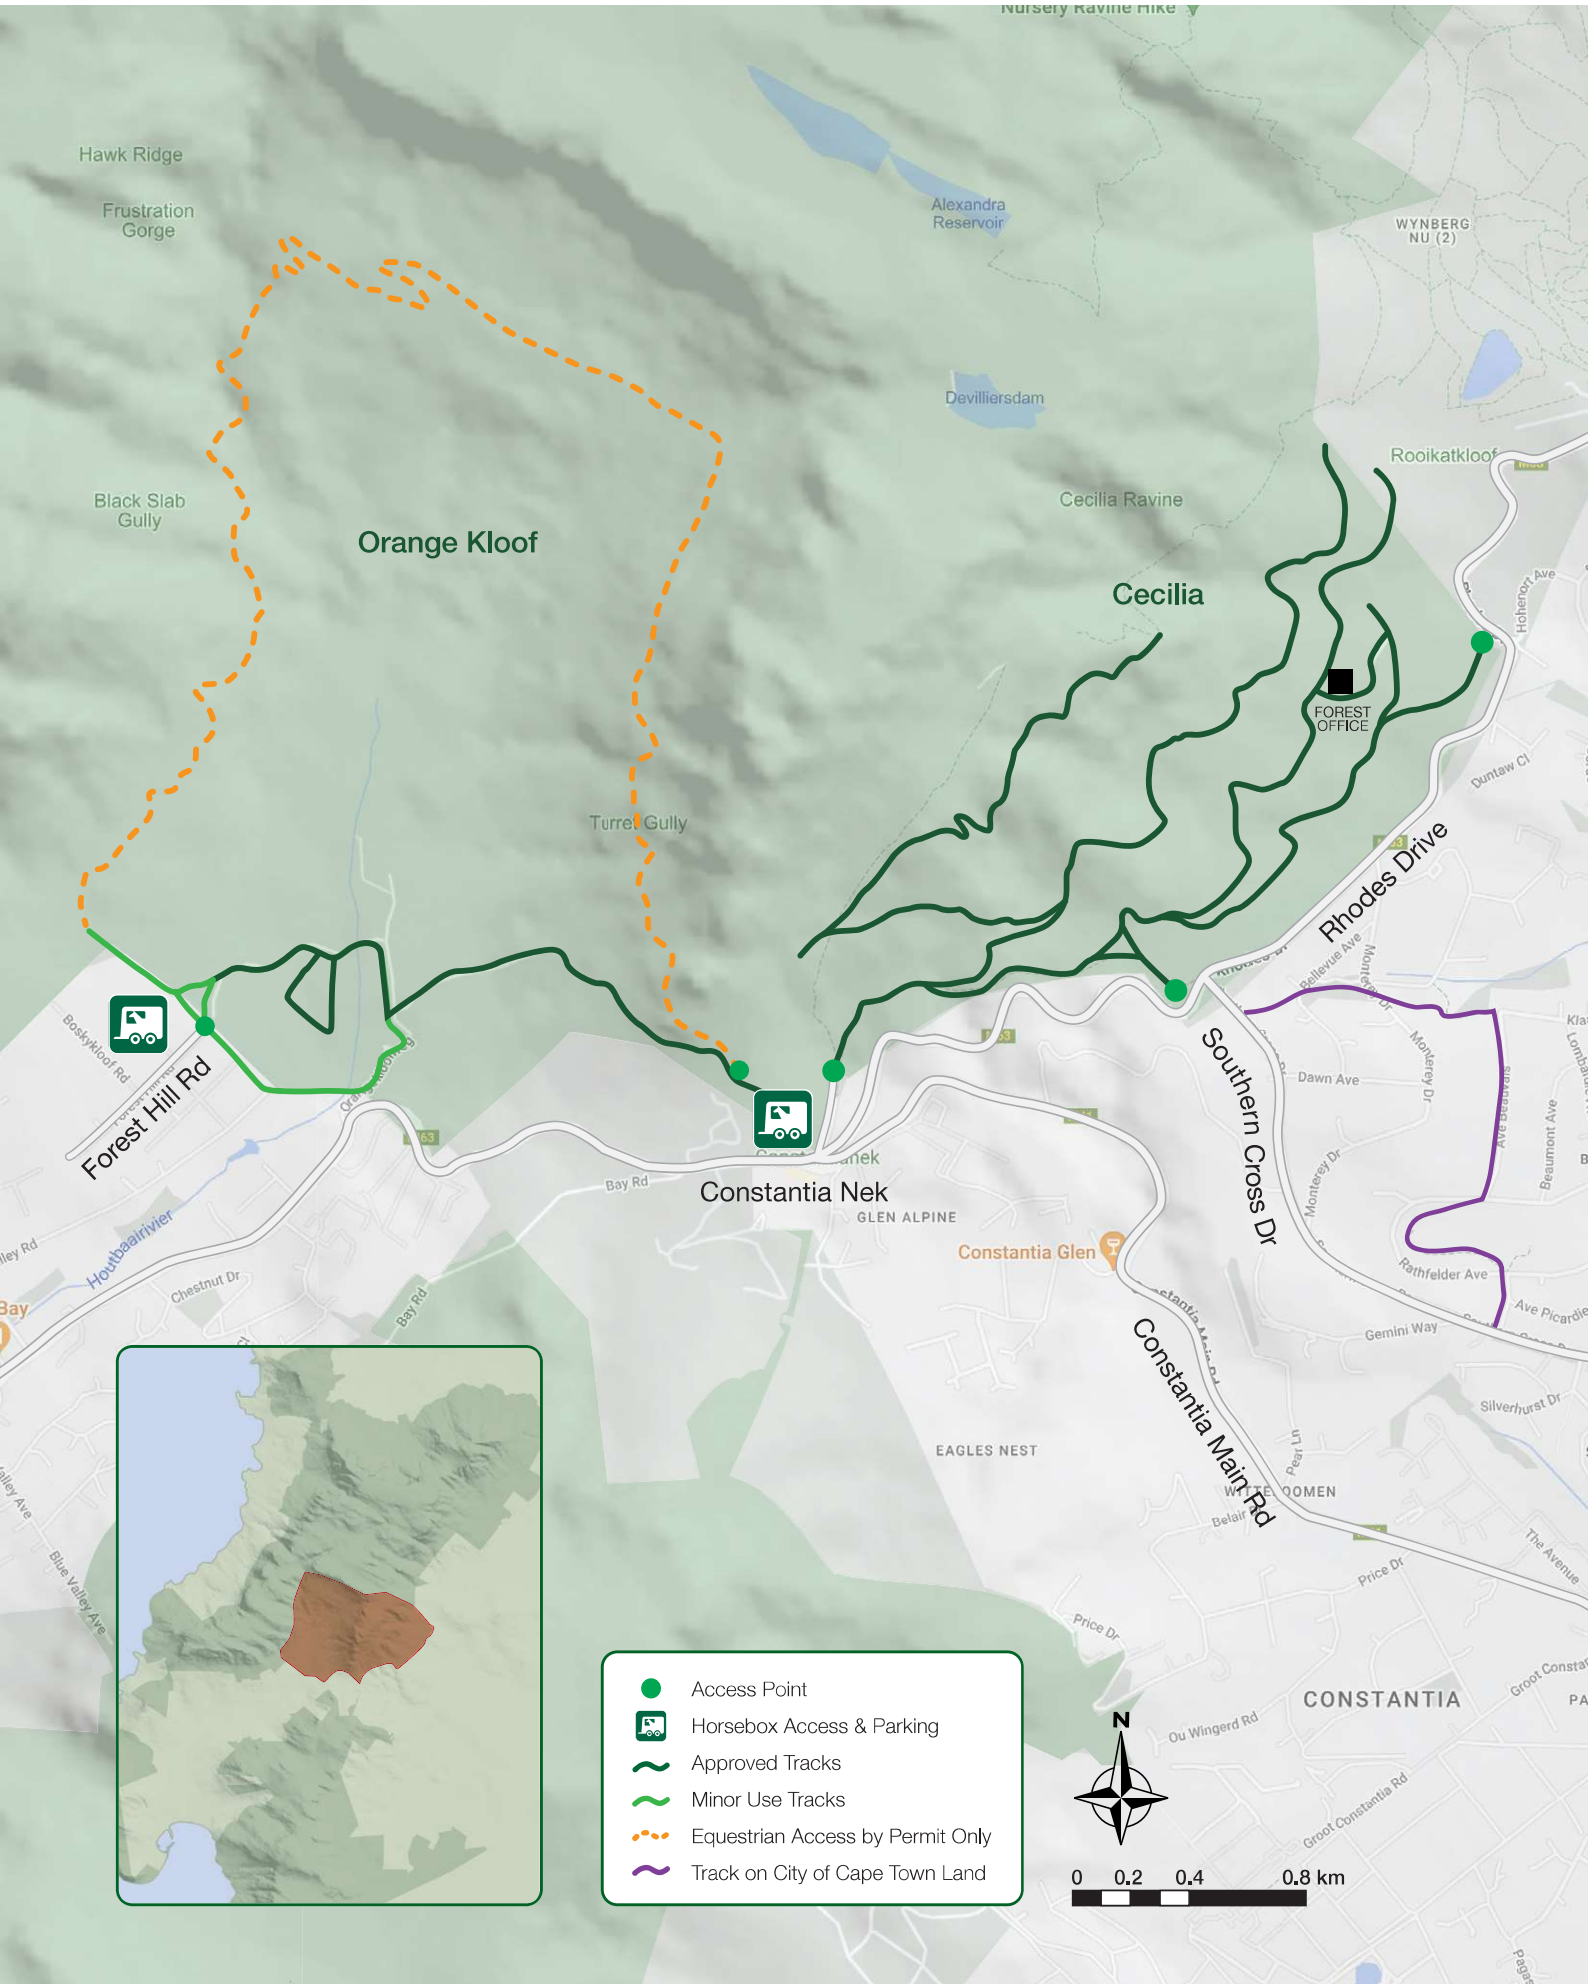

# Designated Tracks

## 6. Orange Kloof & Cecilia

TMNP Equestrian EMP - November 2023

- Access Point
- 🚐 Horsebox Access & Parking
- Approved Tracks
- - - Minor Use Tracks
- - - Equestrian Access by Permit Only
- Track on City of Cape Town Land