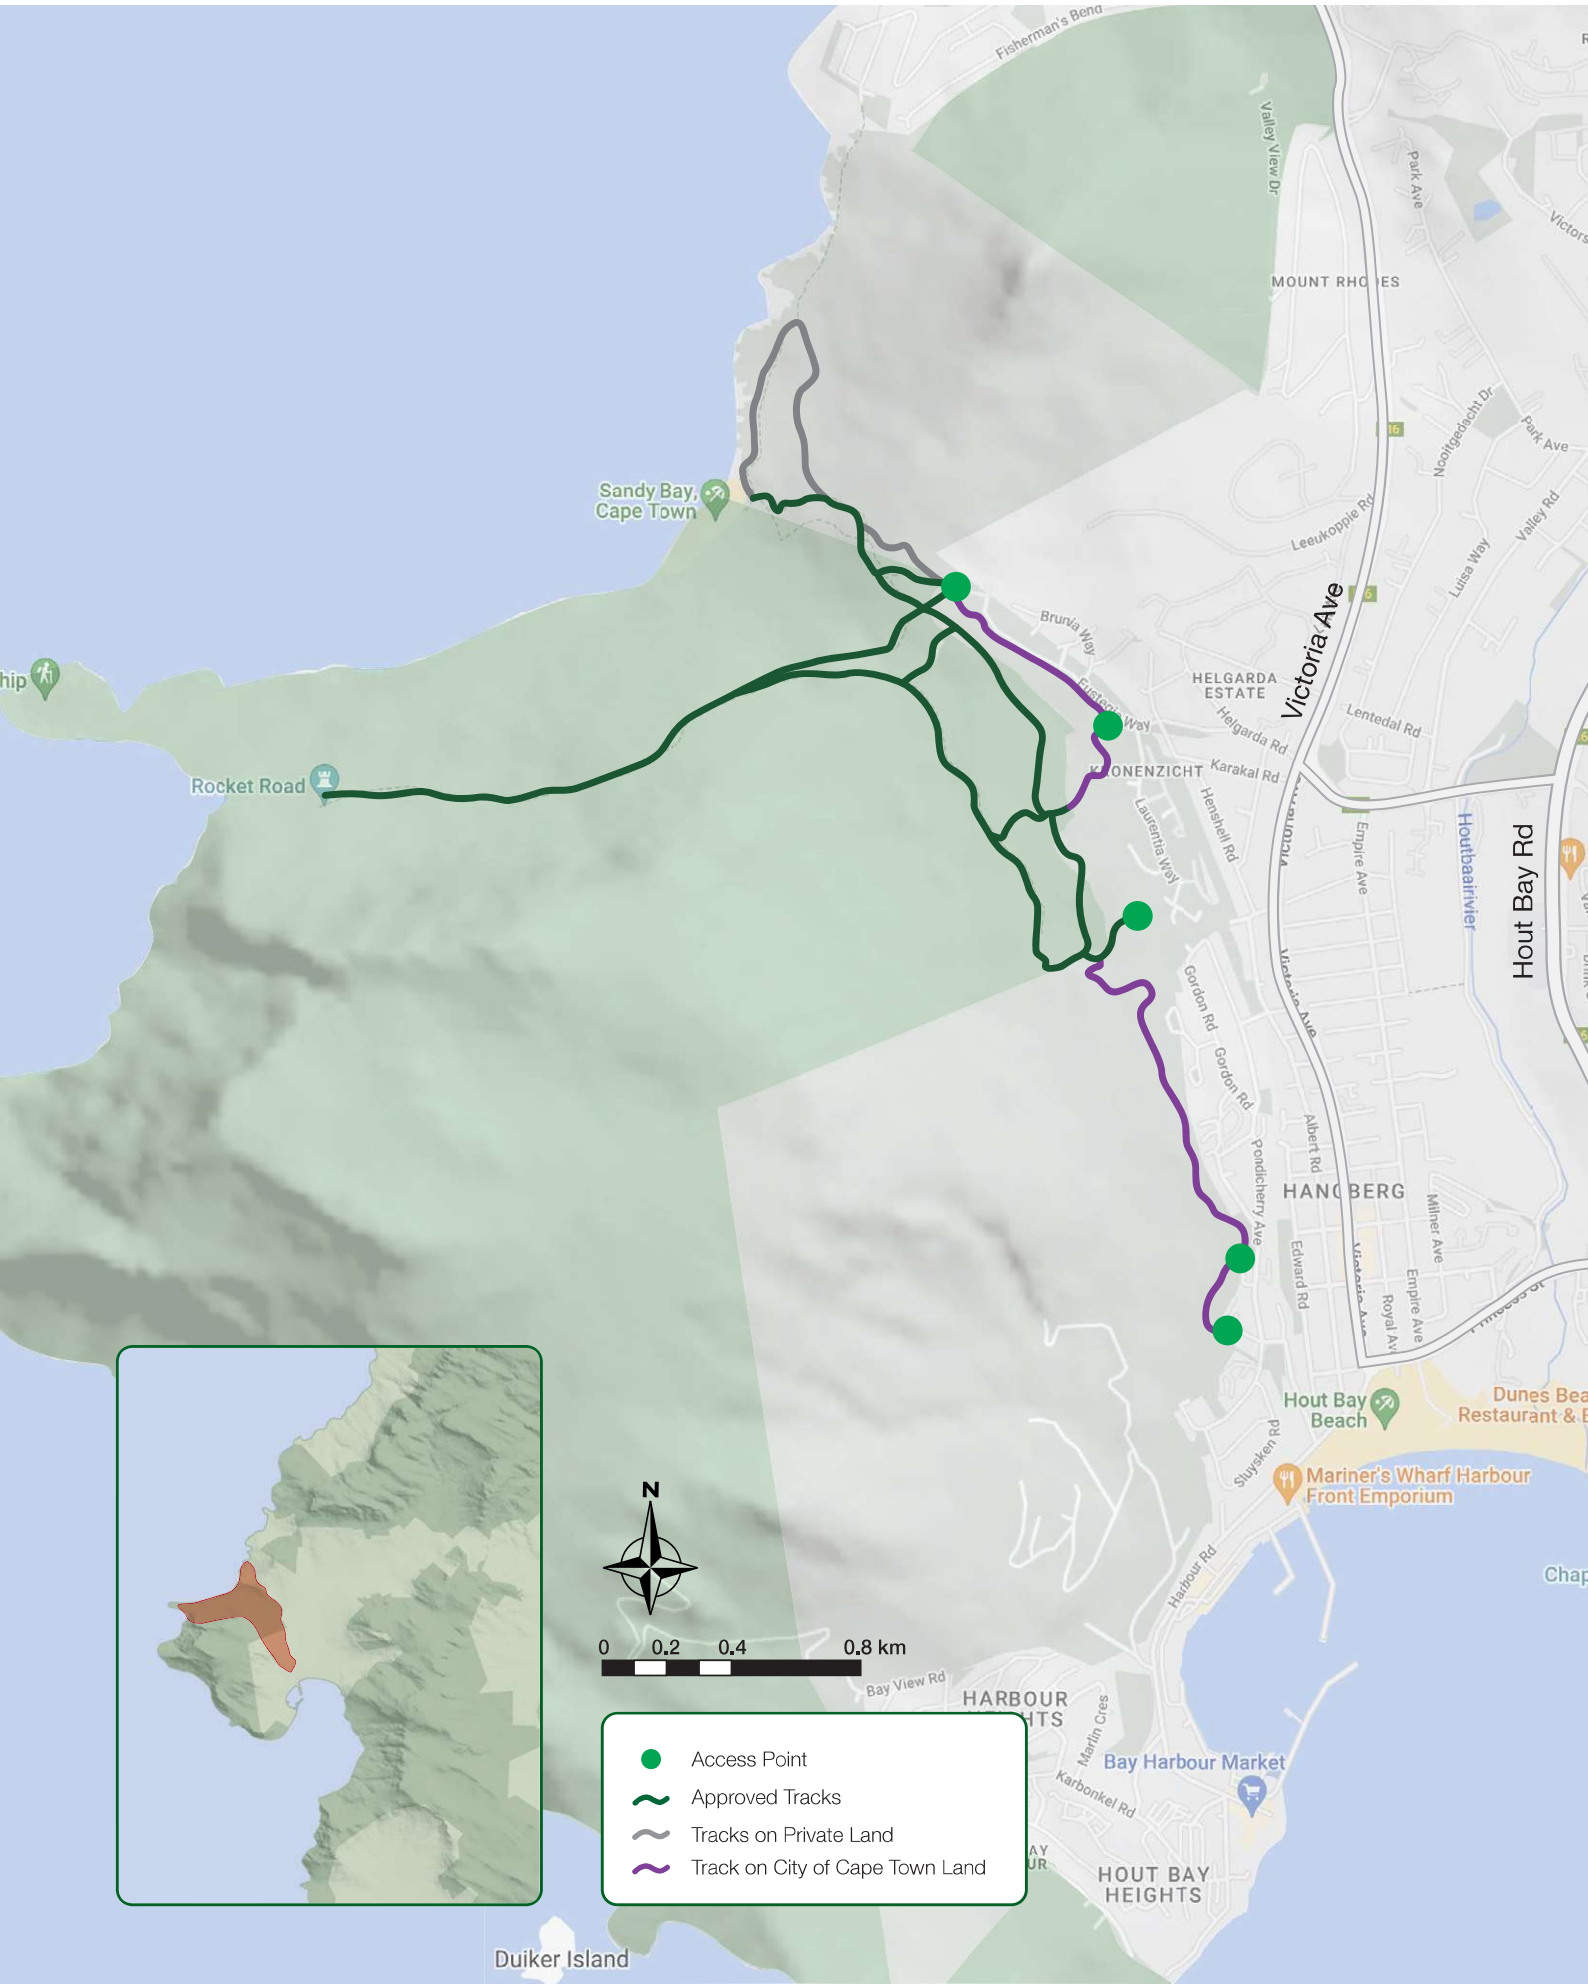

# Designated Tracks

## 5. Sandy Bay

TMNP Equestrian EMP - November 2023

0 0,2 0,4 0,8 km

- Access Point
- ~ Approved Tracks
- ~ Tracks on Private Land
- ~ Track on City of Cape Town Land