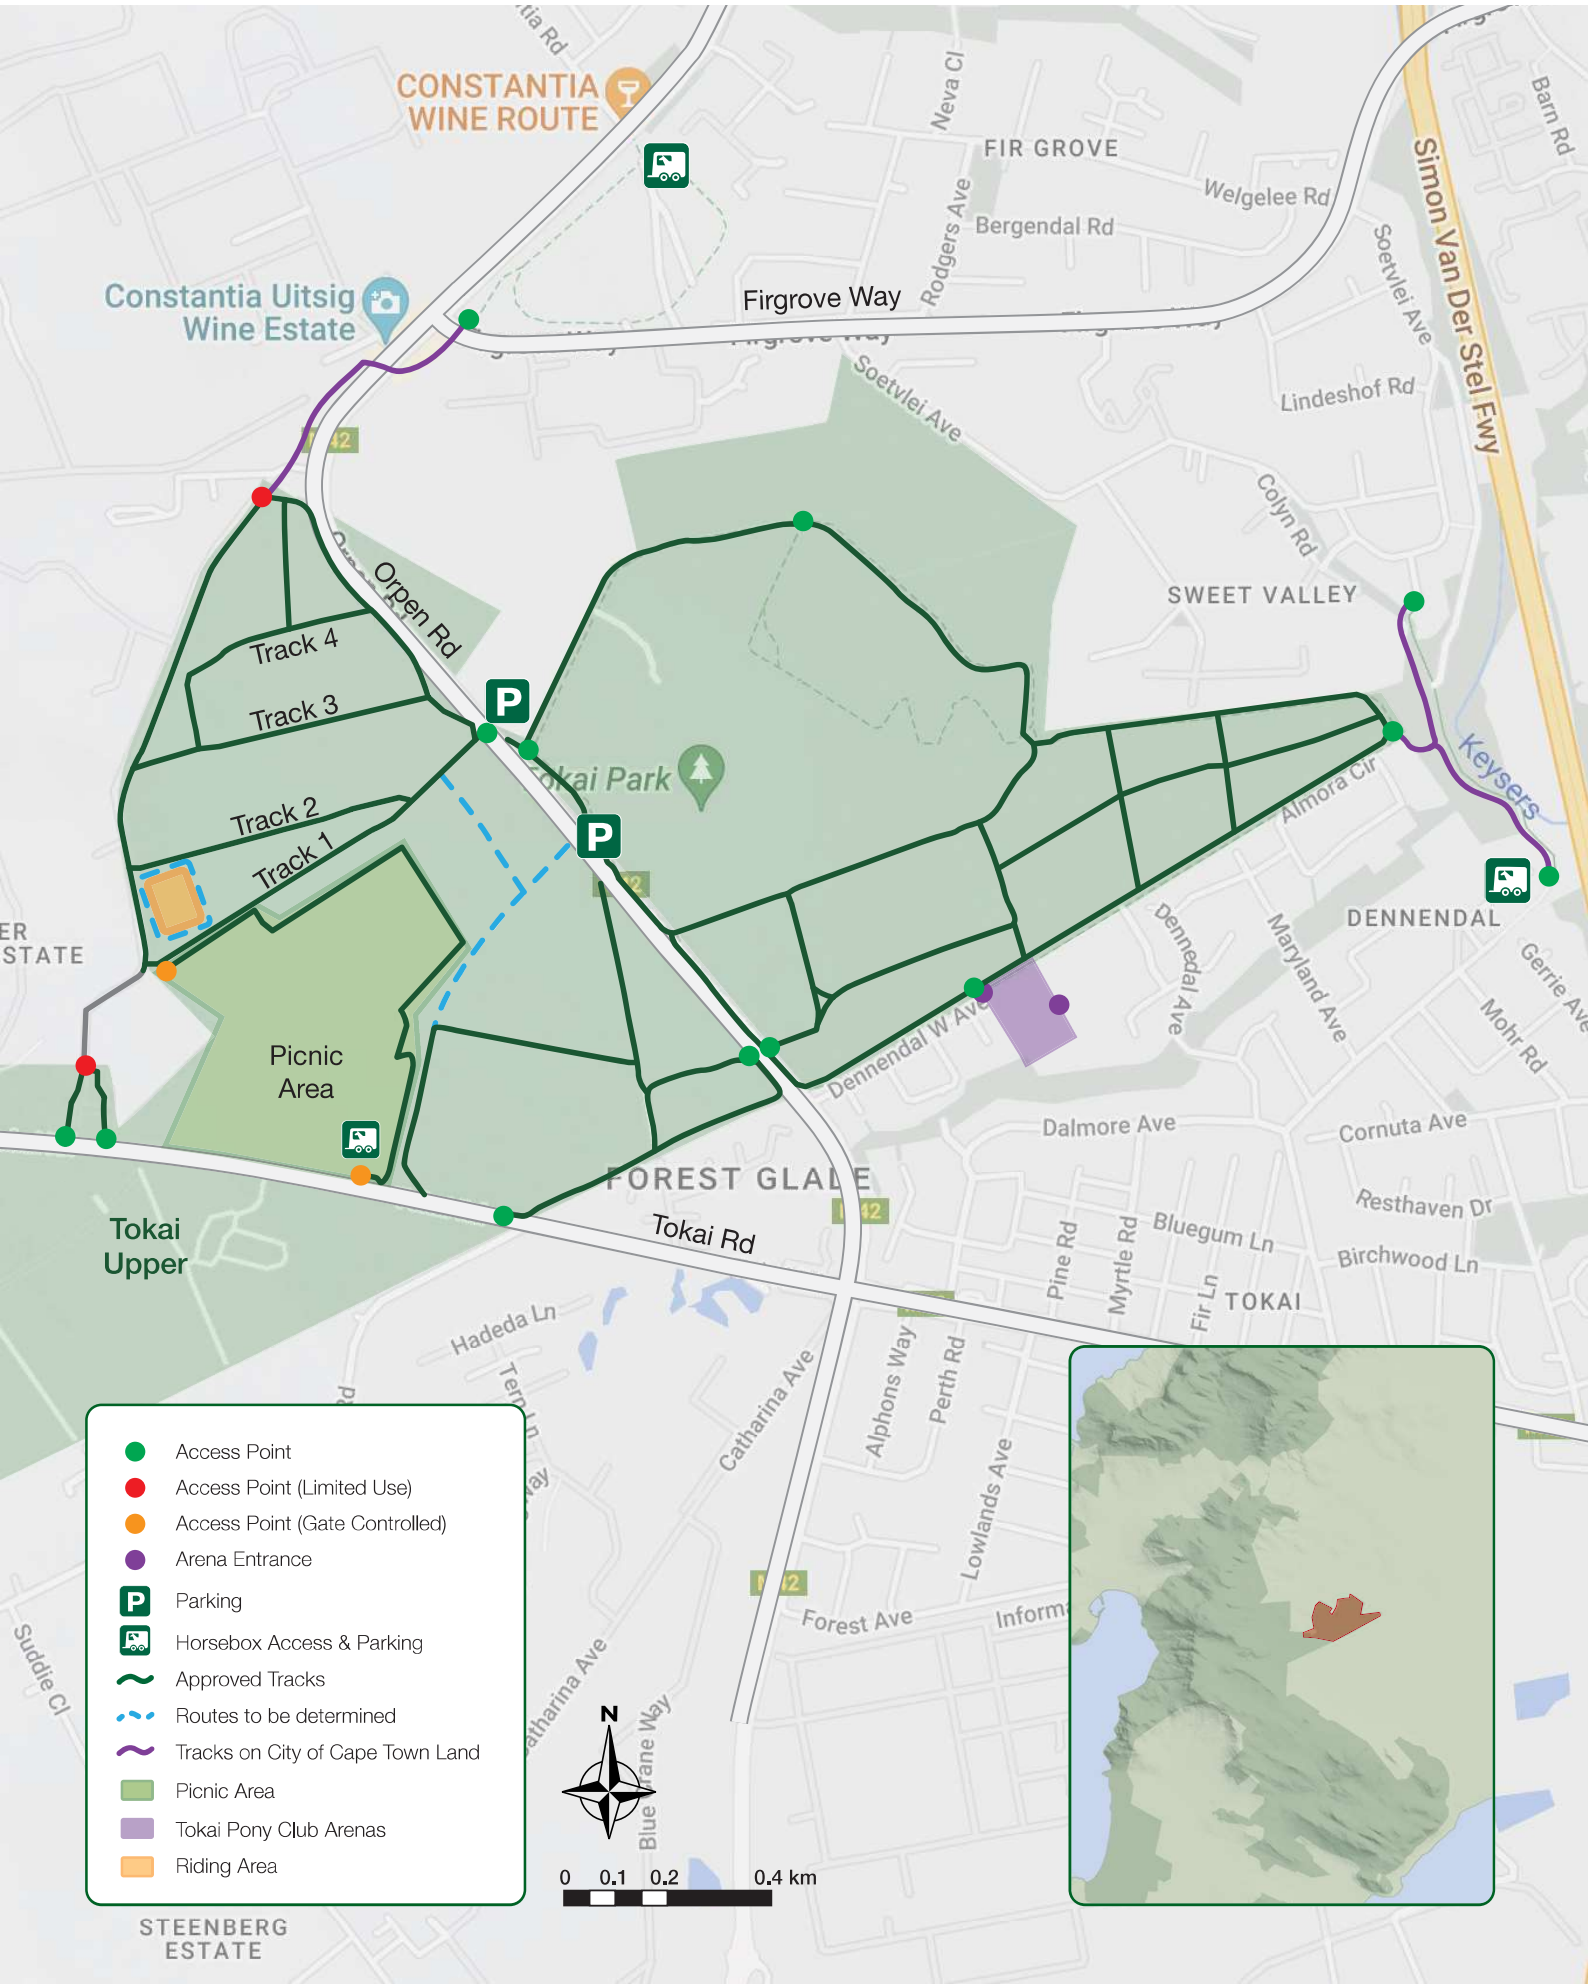

Designated Tracks

2. Tokai Middle & Lower

TMNP Equestrian EMP - November 2023

- Access Point
- Access Point (Limited Use)
- Access Point (Gate Controlled)
- Arena Entrance
- P Parking
- Horsebox Access & Parking
- Approved Tracks
- Routes to be determined
- Tracks on City of Cape Town Land
- Picnic Area
- Tokai Pony Club Arenas
- Riding Area