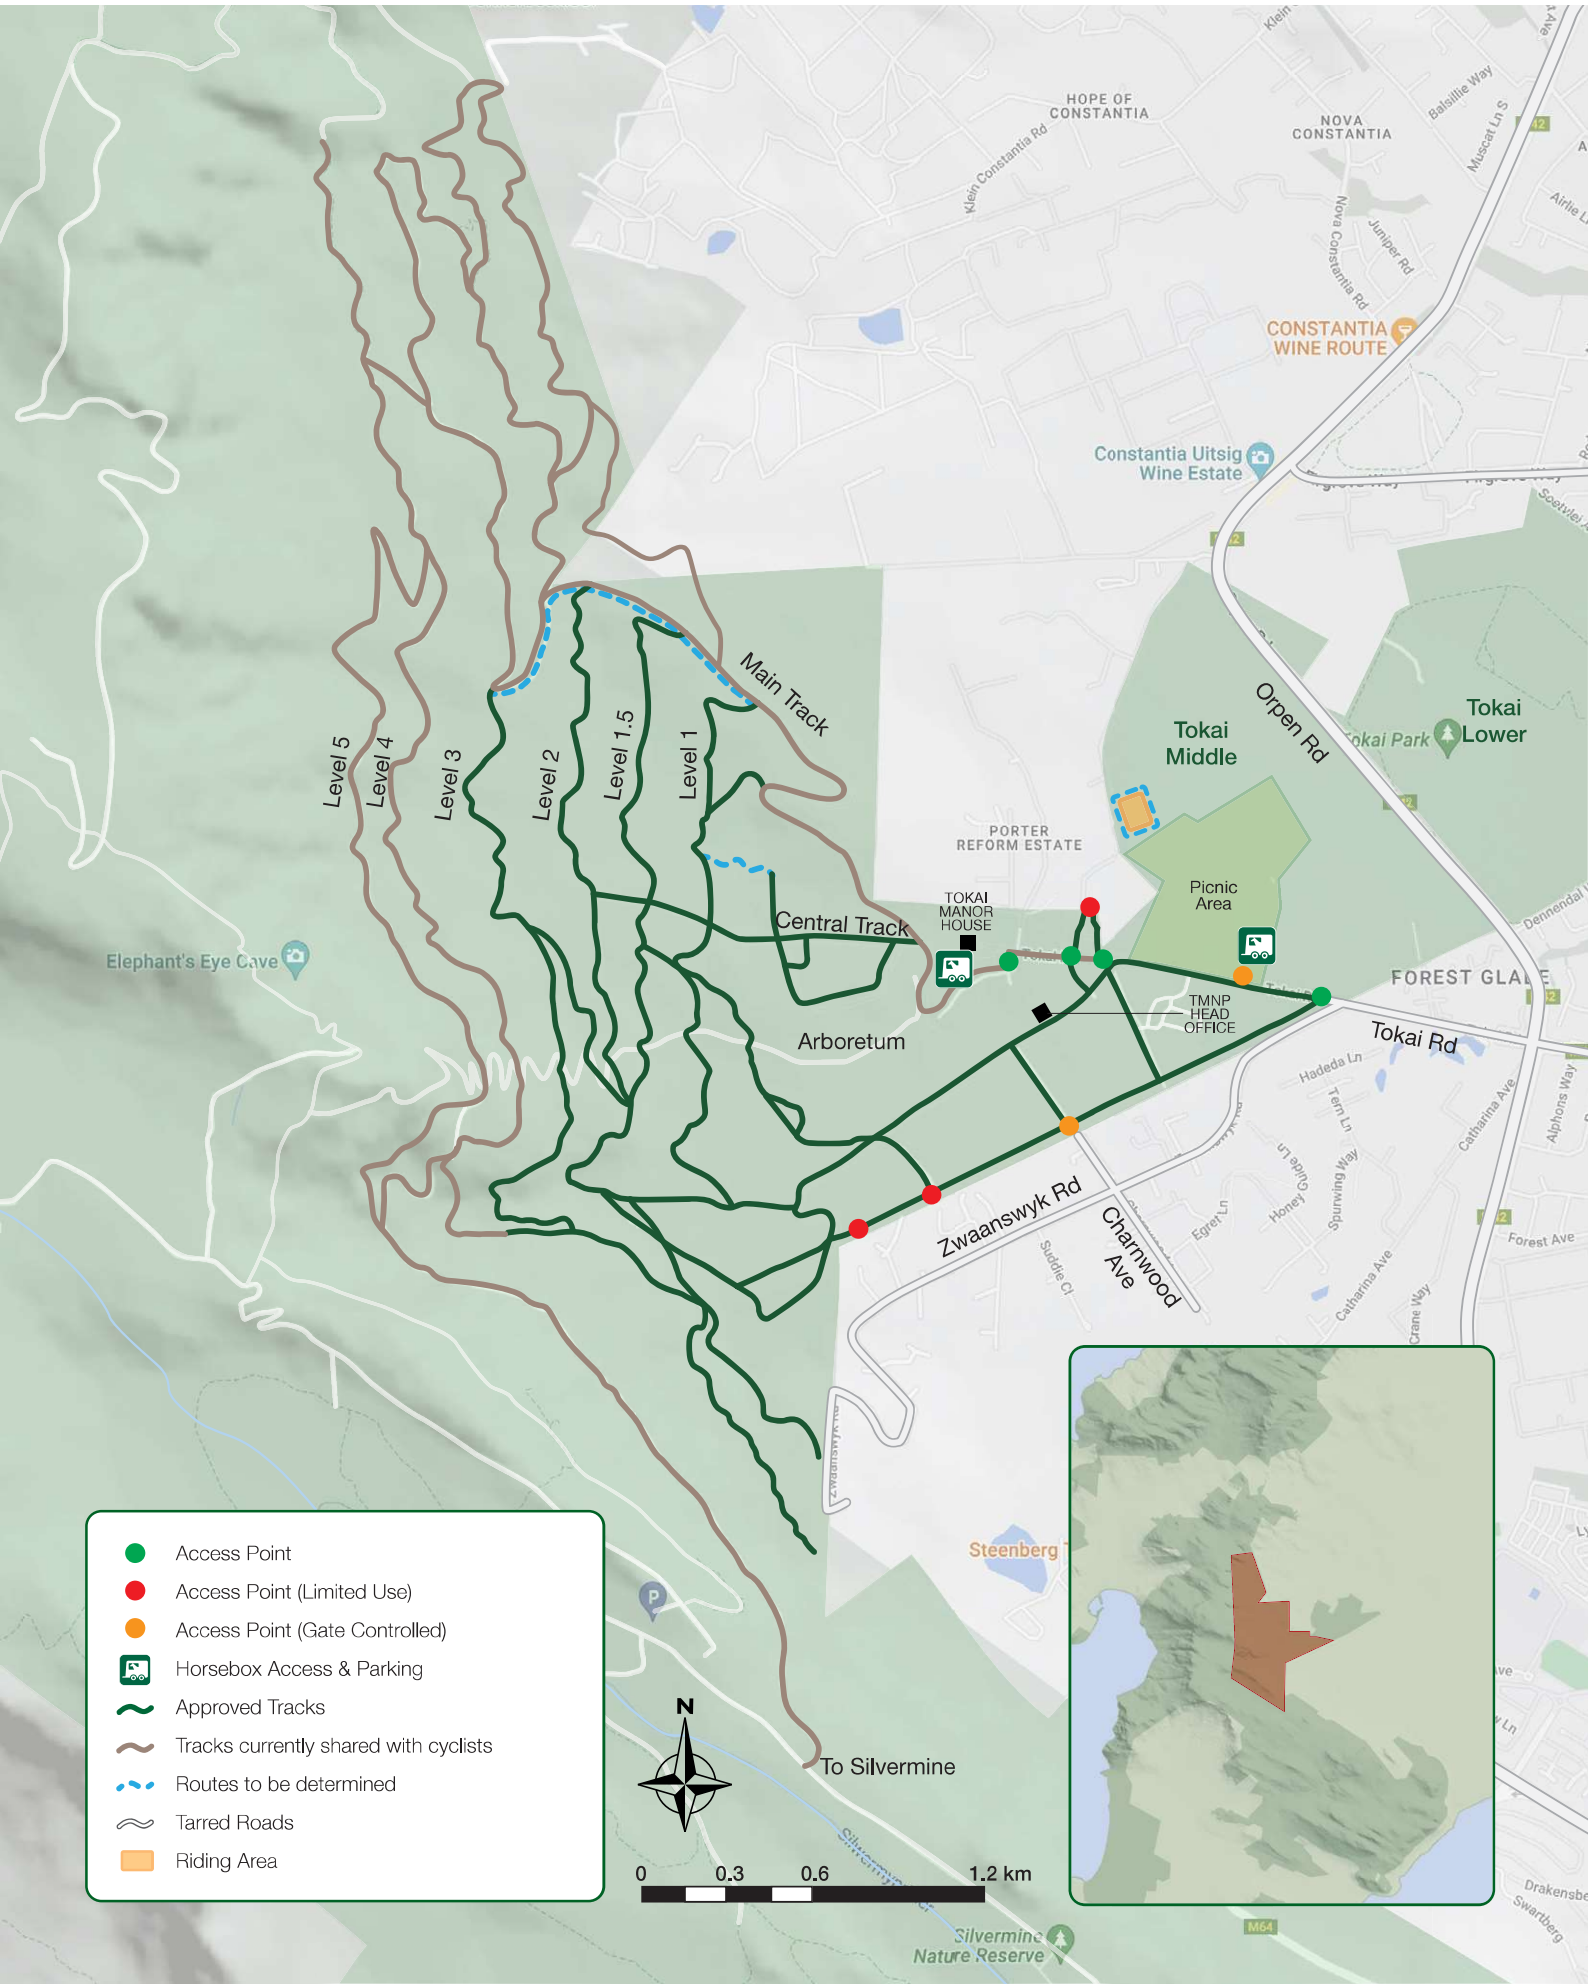

Designated Tracks

1. Tokai Upper

TMNP Equestrian EMP - November 2023

- Access Point
- Access Point (Limited Use)
- Access Point (Gate Controlled)
- Horsebox Access & Parking
- Approved Tracks
- Tracks currently shared with cyclists
- Routes to be determined
- Tarred Roads
- Riding Area