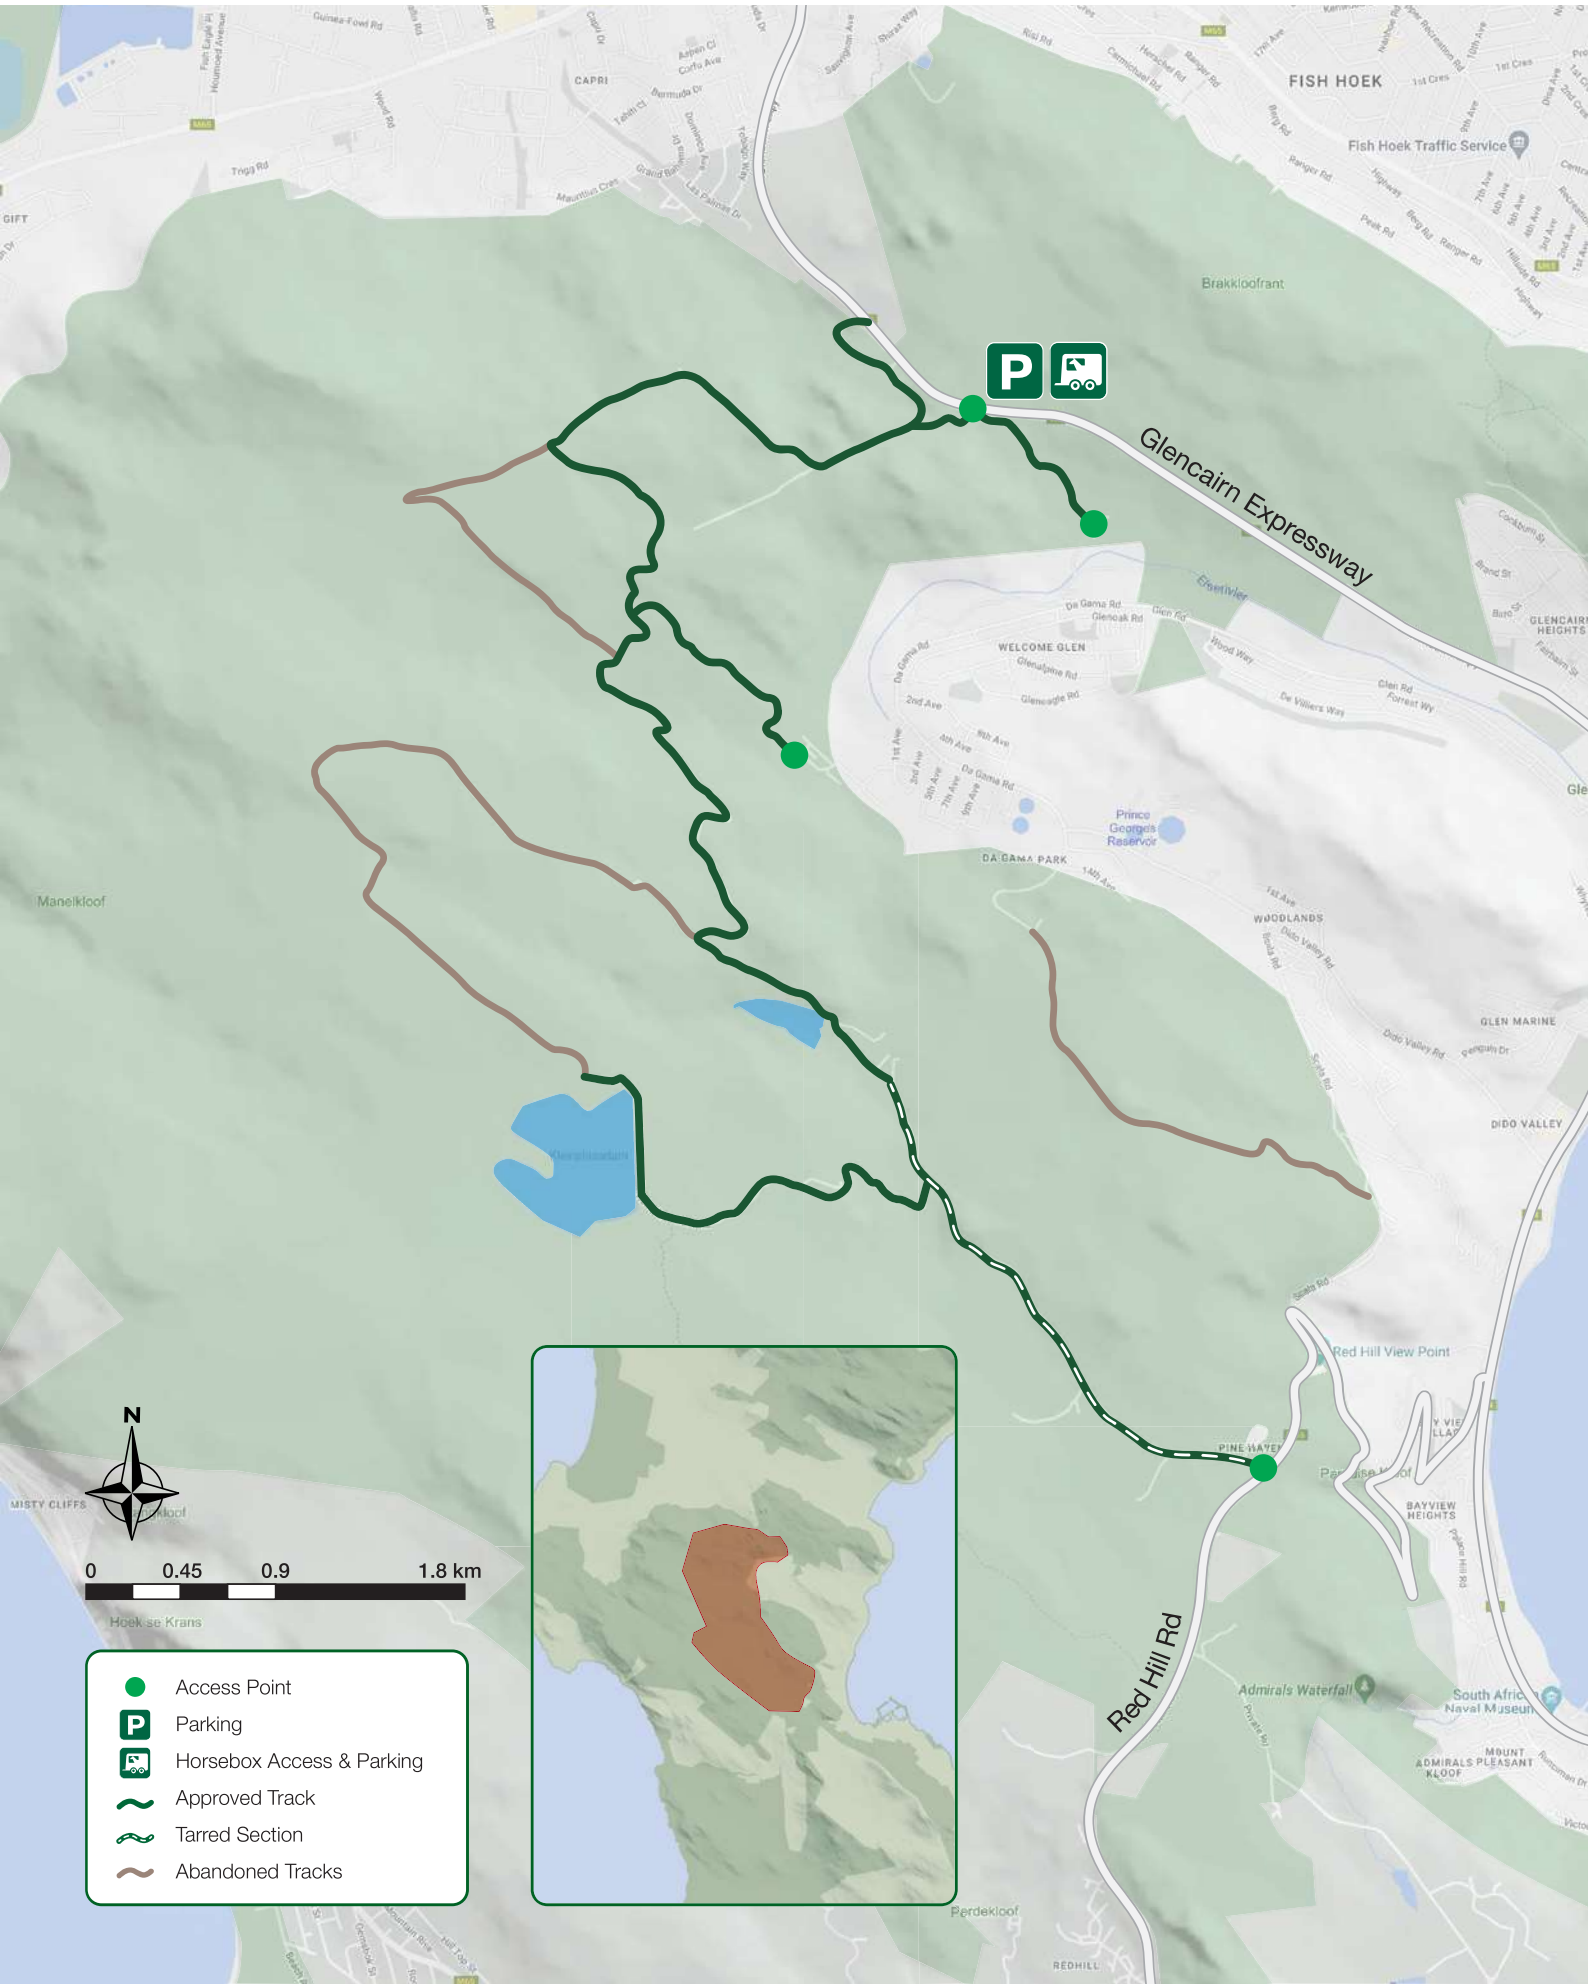

# Designated Tracks Glencairn

TMNP Equestrian EMP - October 2022

0 0.45 0.9 1.8 km

- Access Point
- P Parking
- Horsebox Access & Parking
- ~ Approved Track
- ~ Tarred Section
- ~ Abandoned Tracks