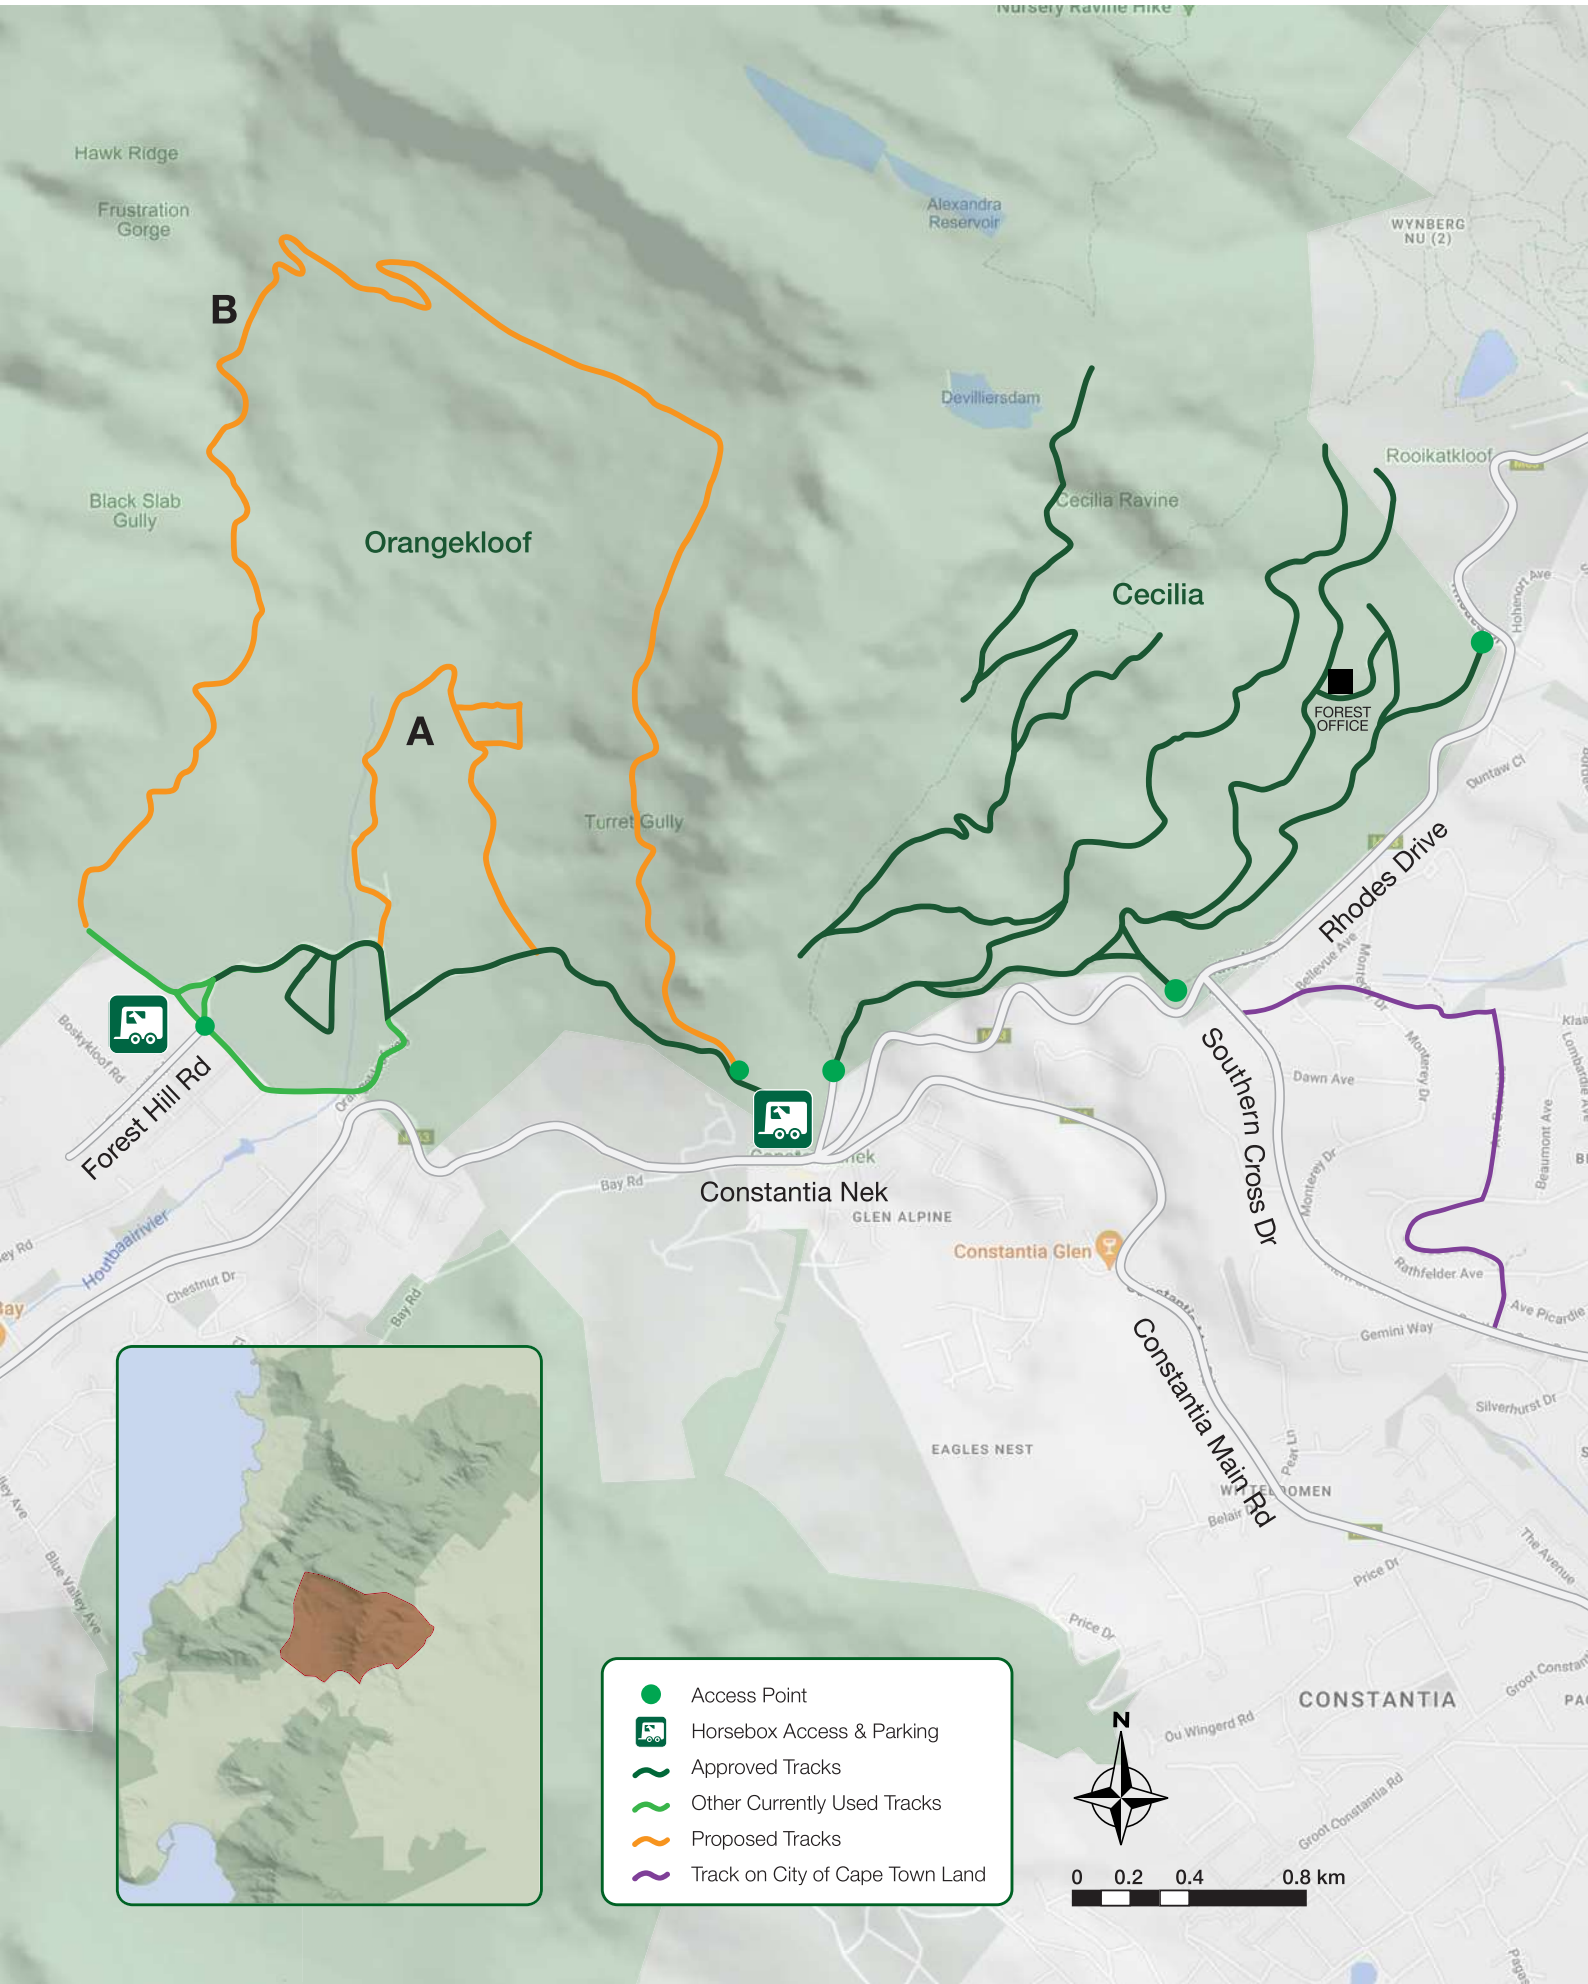

Designated Tracks Orangekloof & Cecilia

TMNP Equestrian EMP - October 2022

	Access Point
	Horsebox Access & Parking
	Approved Tracks
	Other Currently Used Tracks
	Proposed Tracks
	Track on City of Cape Town Land

0 0.2 0.4 0.8 km