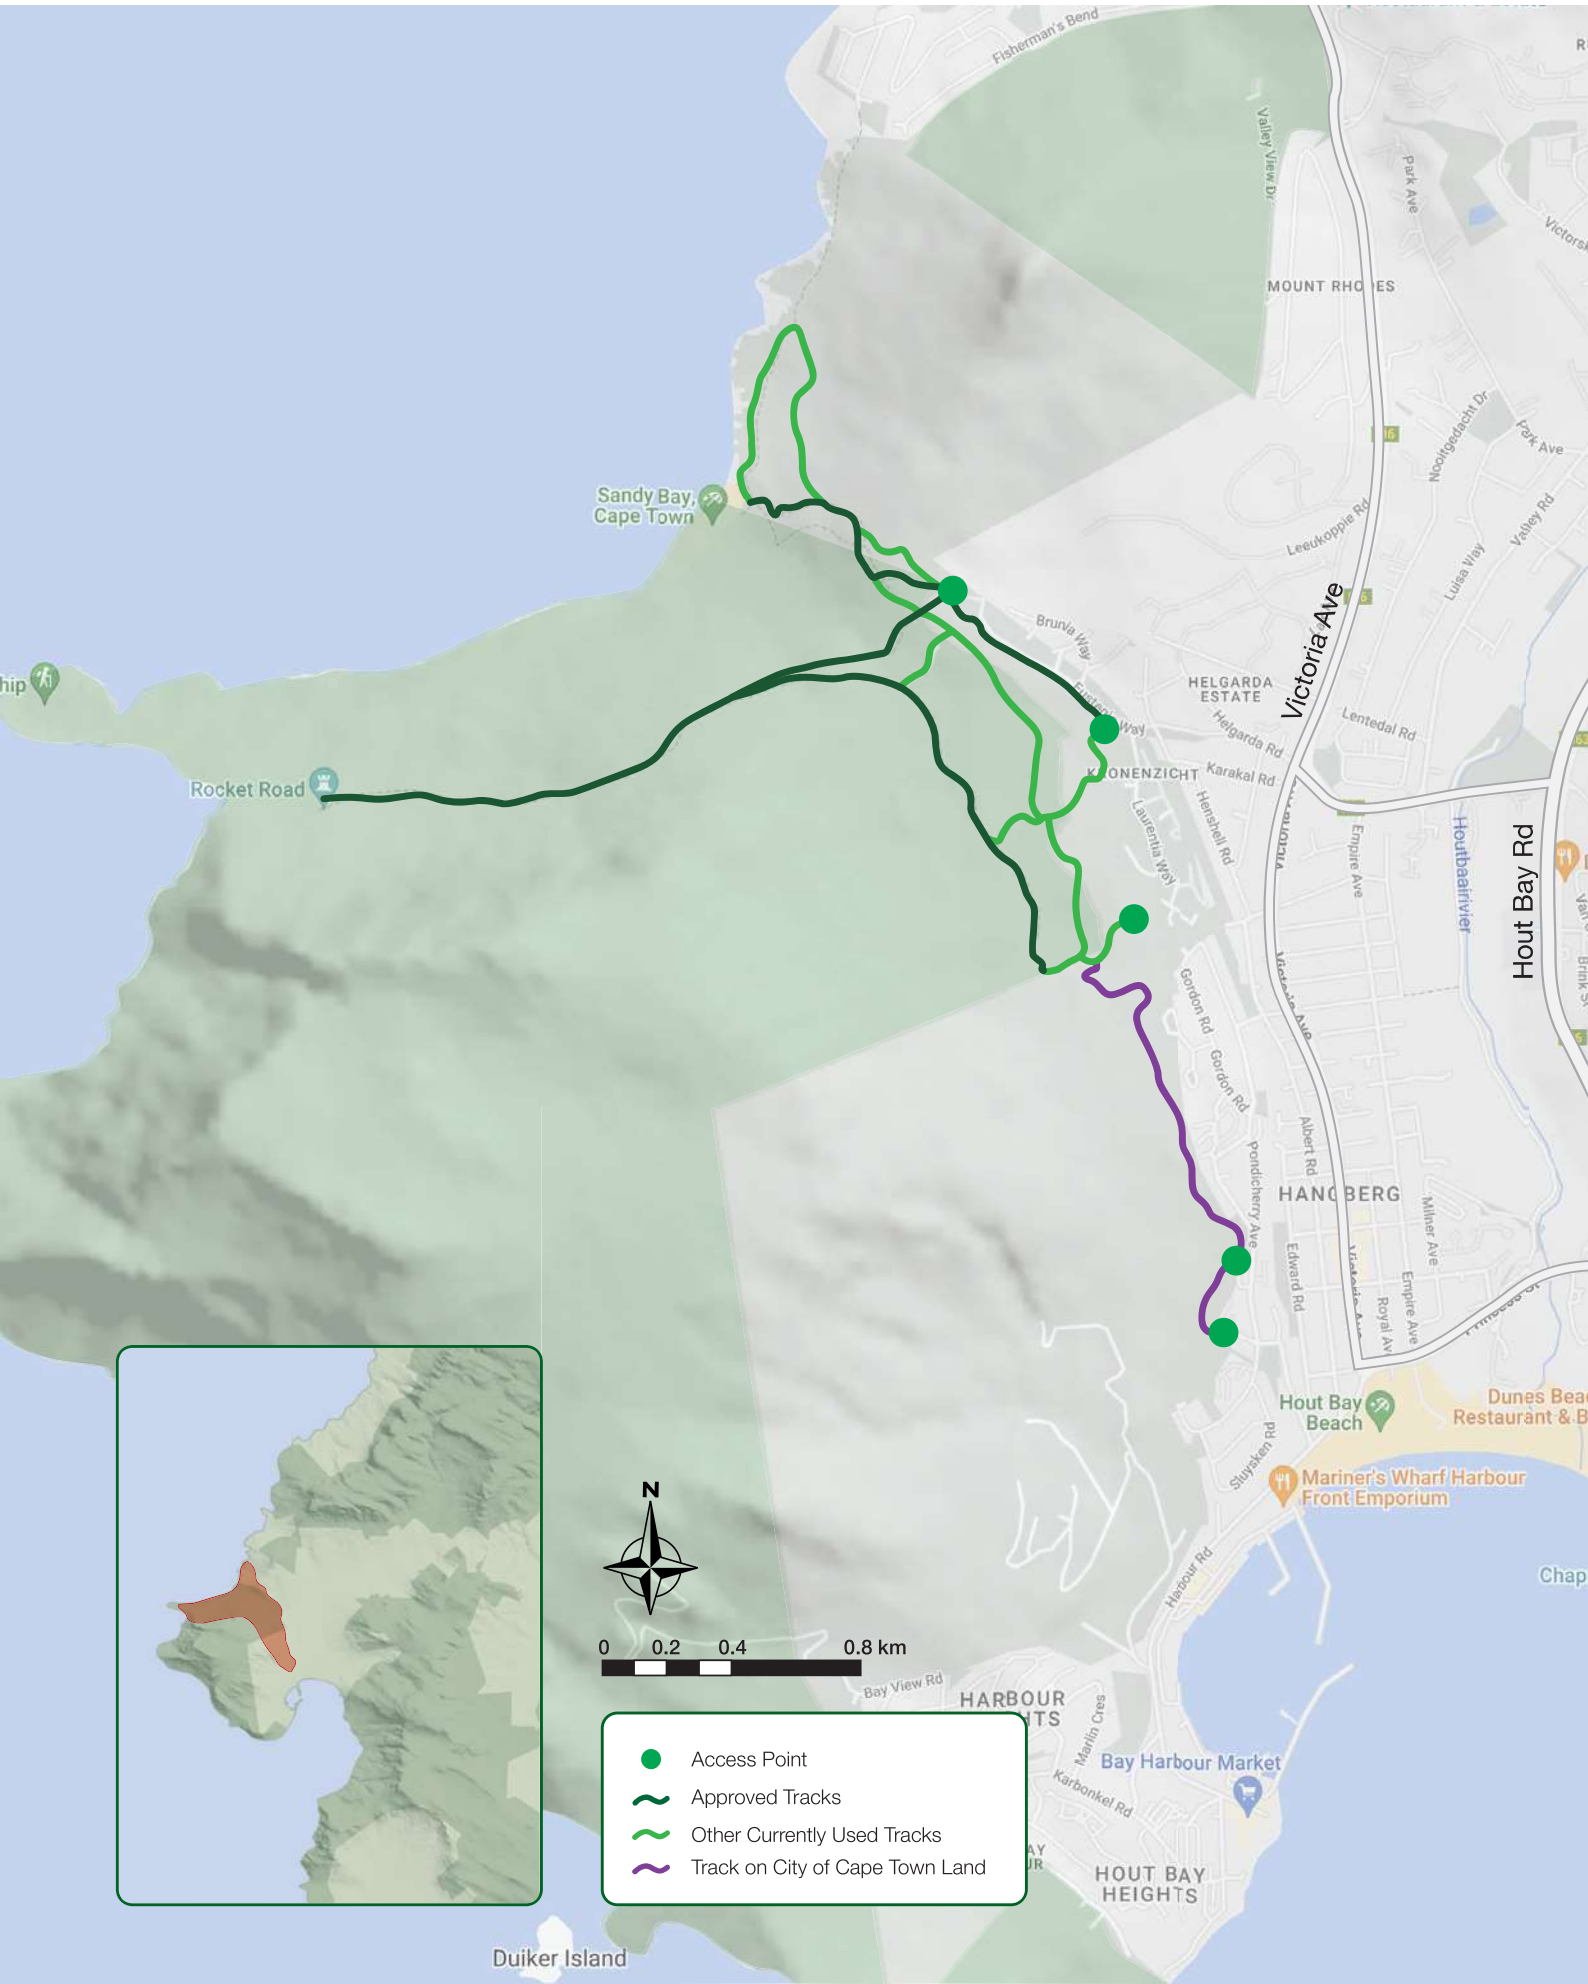

# Designated Tracks Sandy Bay

TMNP Equestrian EMP - October 2022

0 0.2 0.4 0.8 km

- Access Point
- Approved Tracks
- Other Currently Used Tracks
- Track on City of Cape Town Land