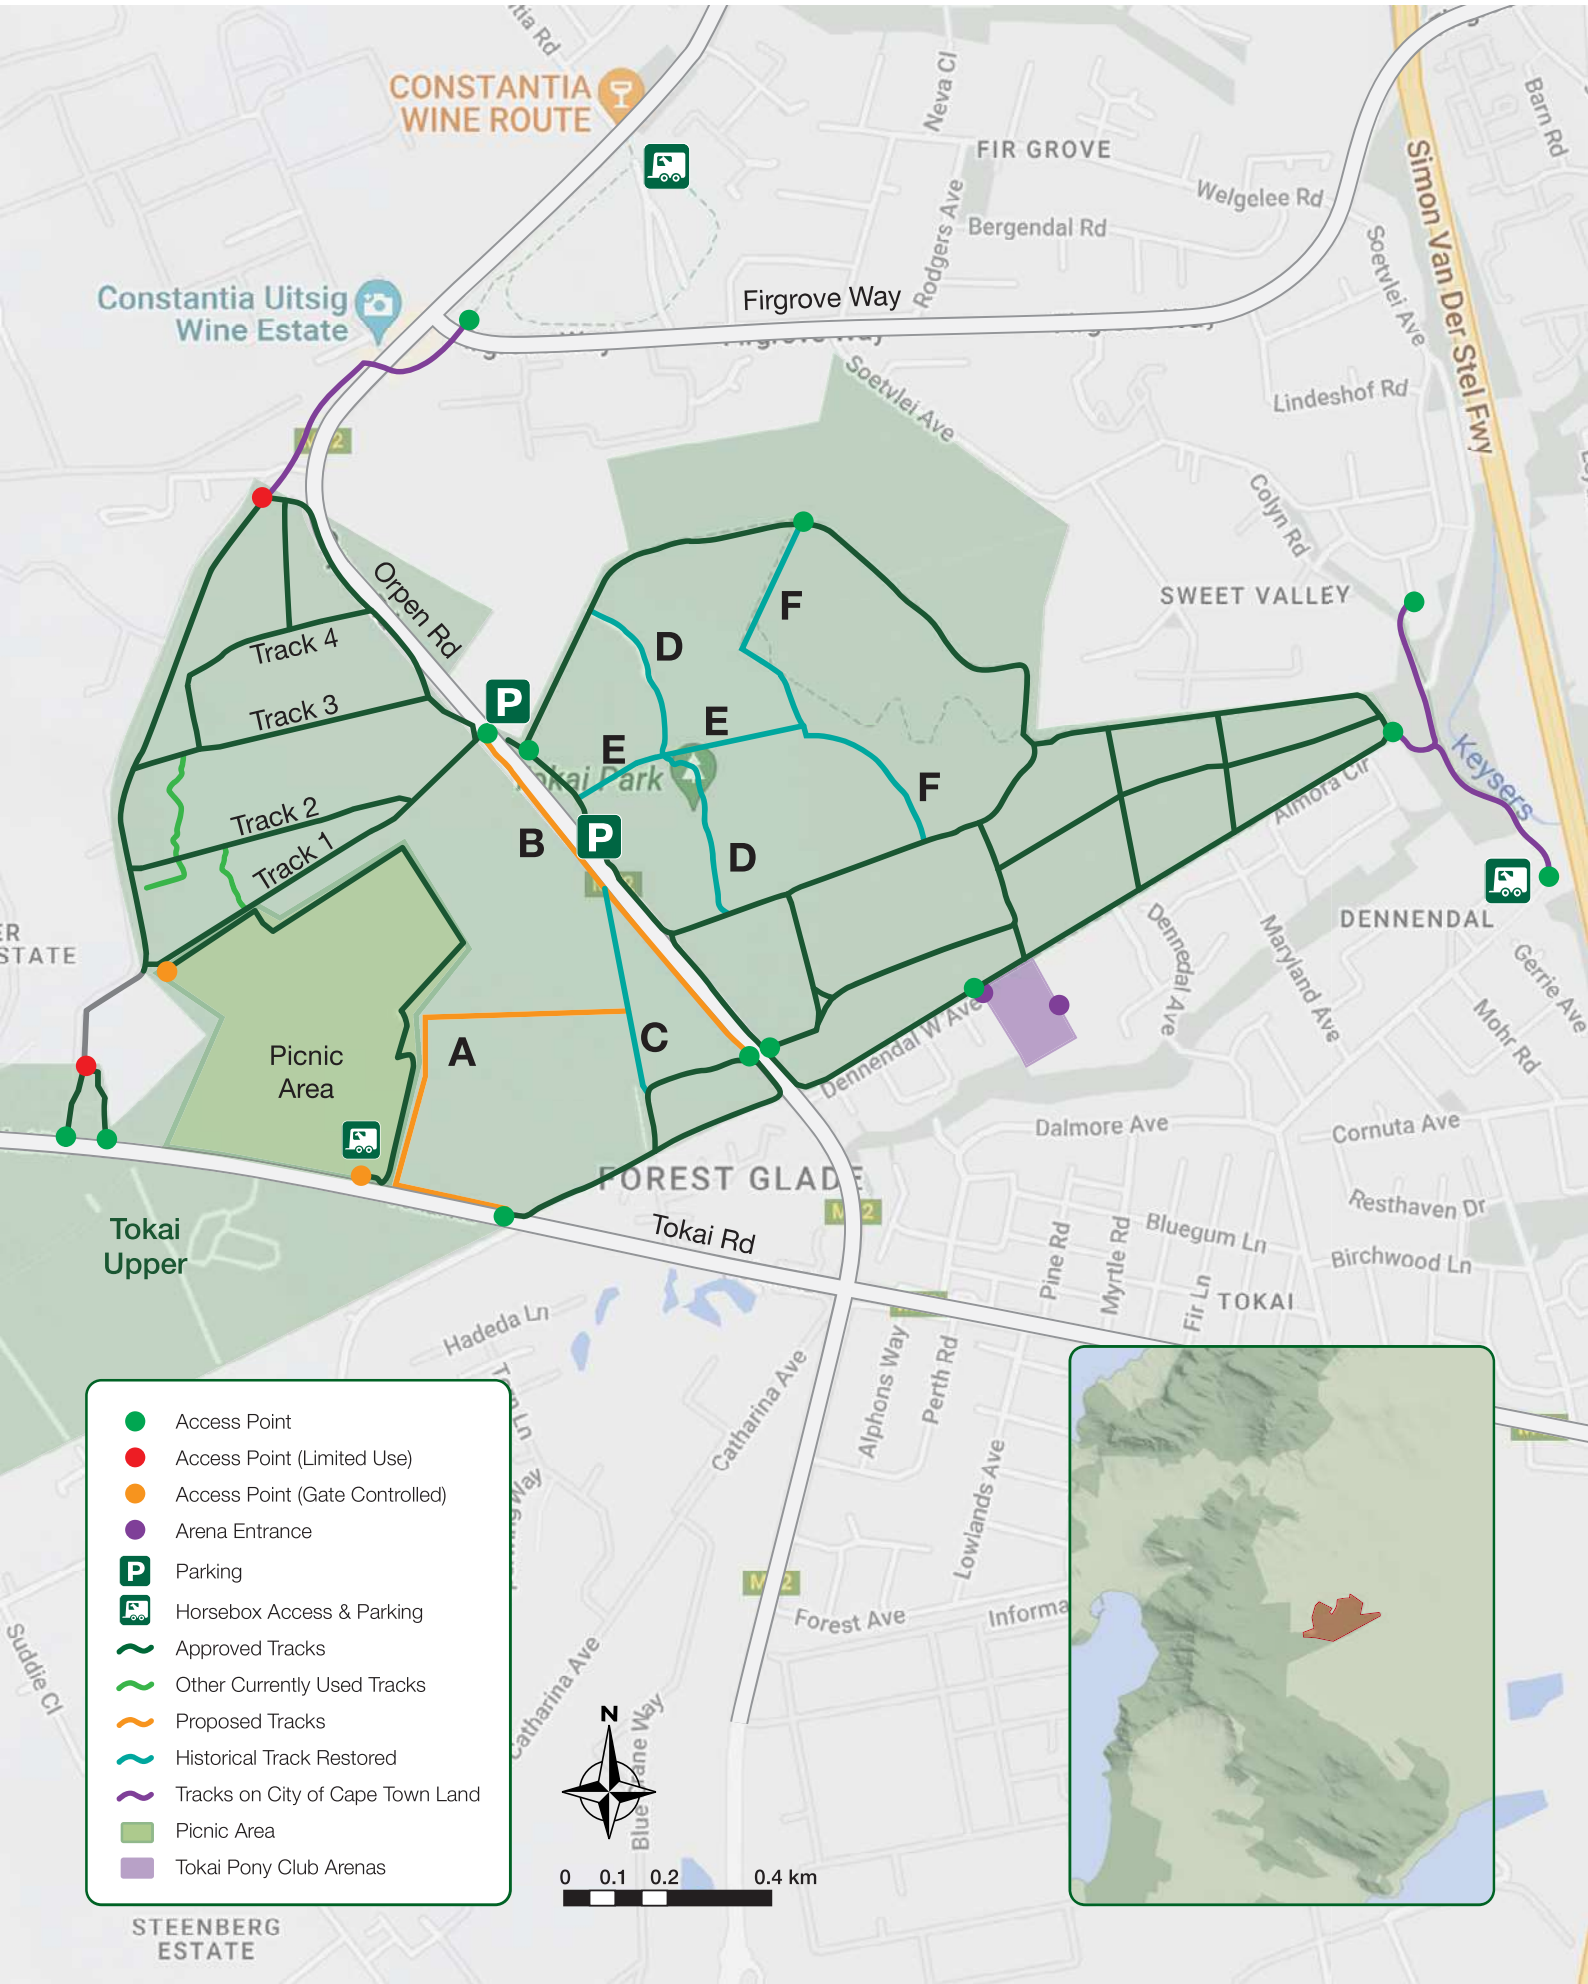

Designated Tracks Tokai Middle & Lower

TMNP Equestrian EMP - October 2022

- Access Point
- Access Point (Limited Use)
- Access Point (Gate Controlled)
- Arena Entrance
- P Parking
- Horsebox Access & Parking
- ~ Approved Tracks
- ~ Other Currently Used Tracks
- ~ Proposed Tracks
- ~ Historical Track Restored
- ~ Tracks on City of Cape Town Land
- Picnic Area
- Tokai Pony Club Arenas