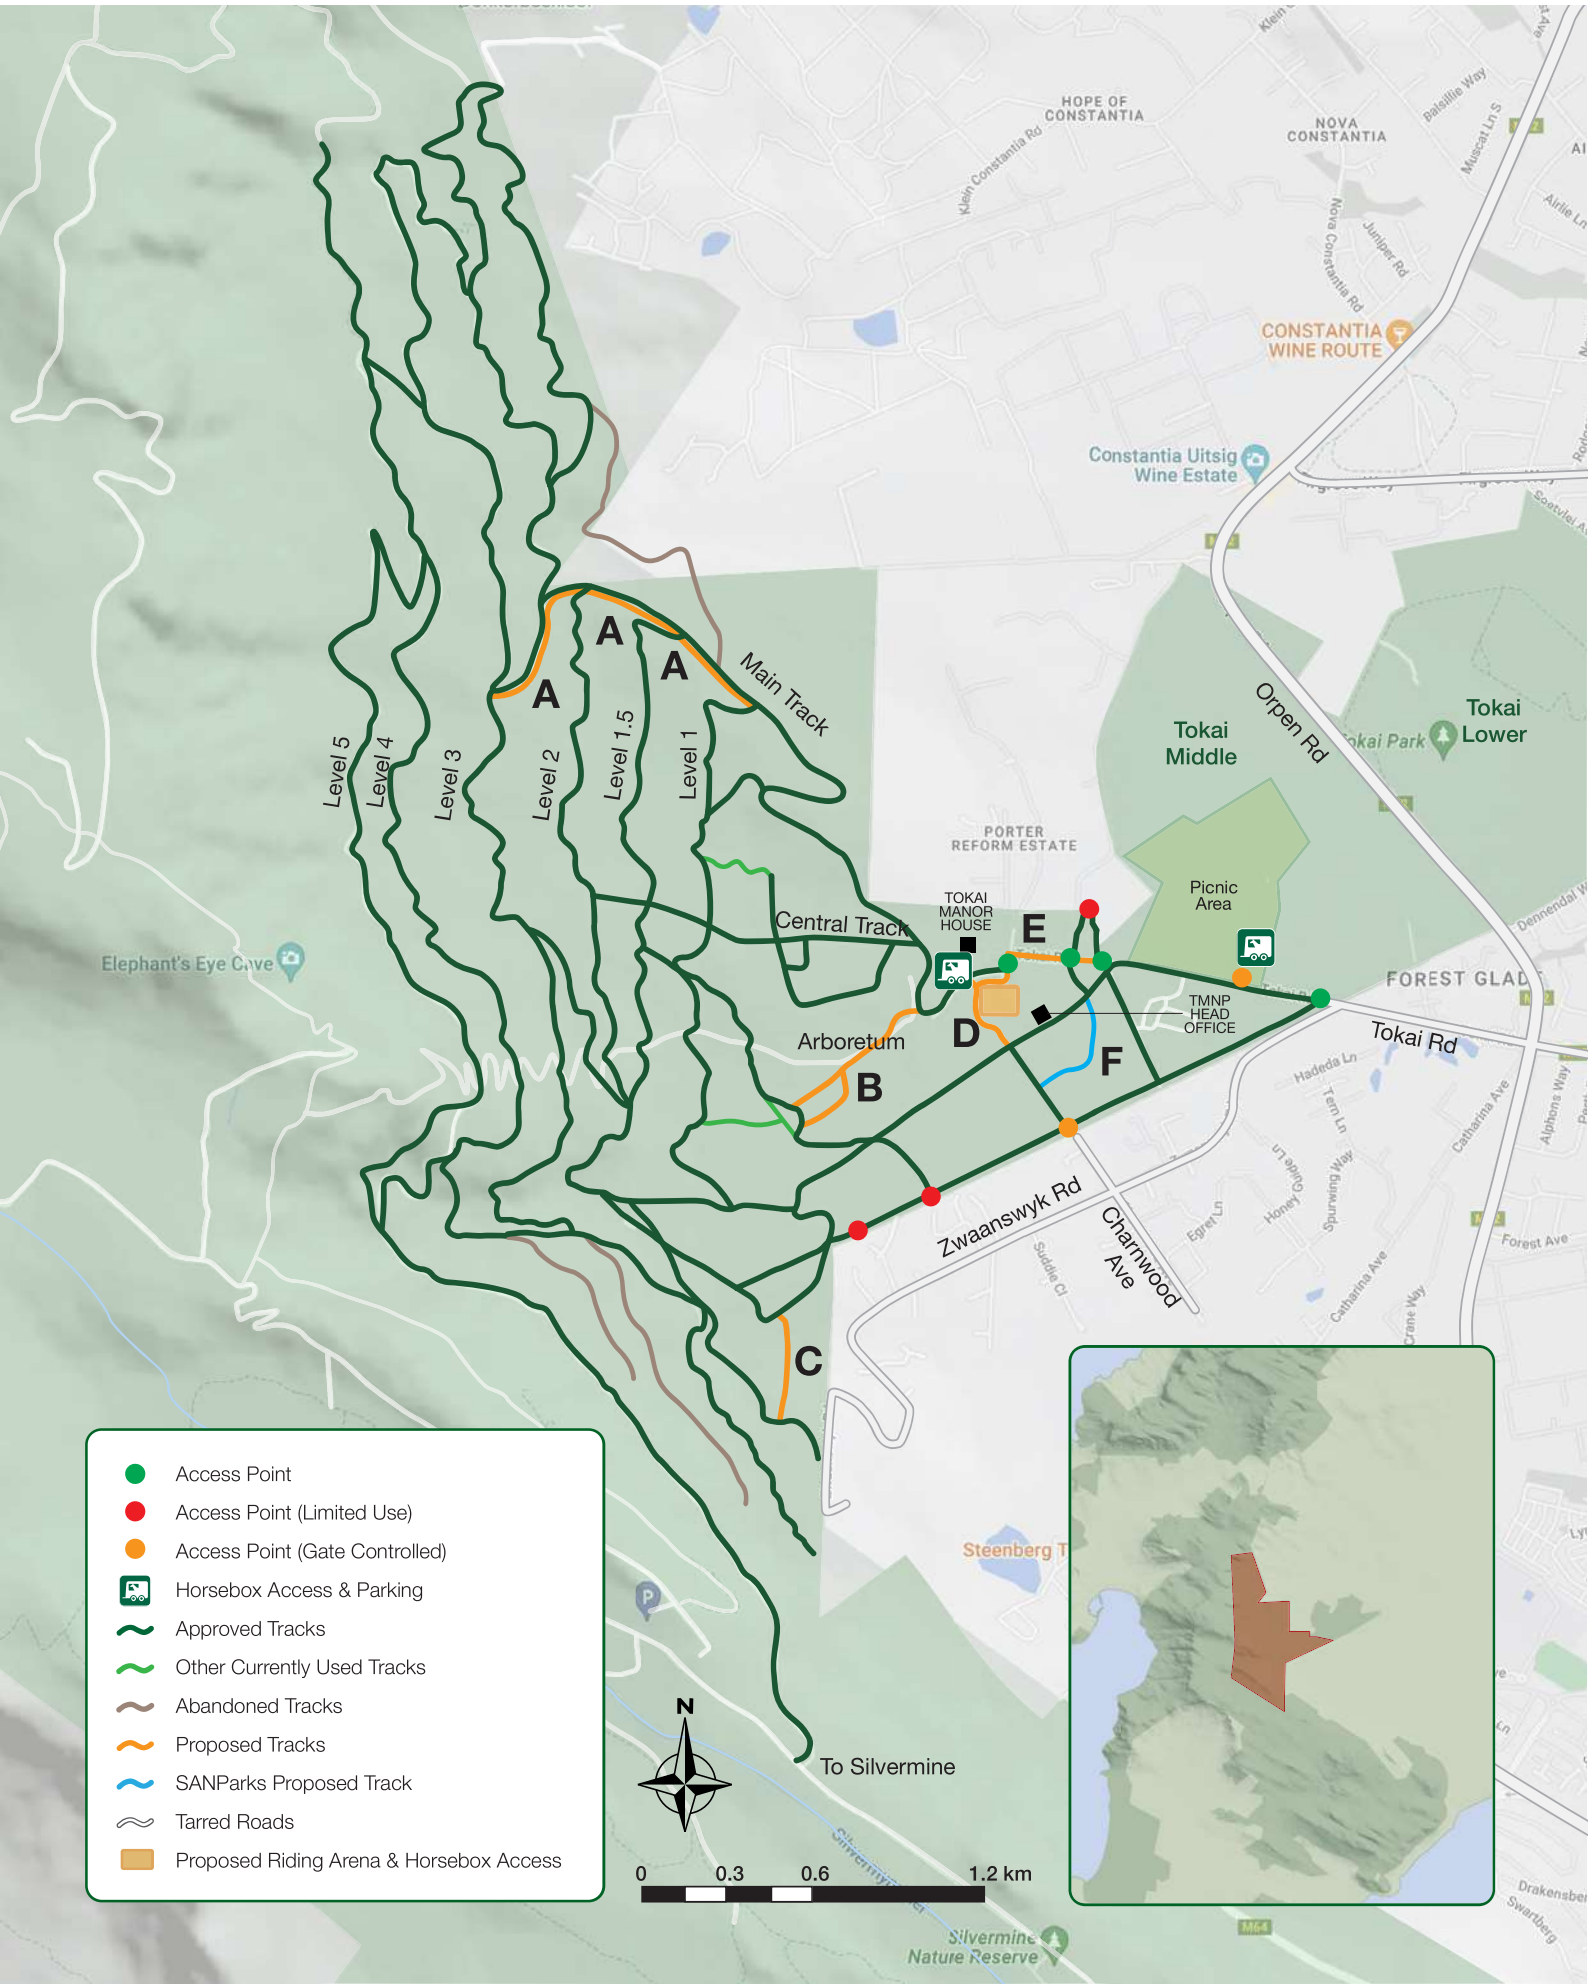

Designated Tracks Tokai Upper

TMNP Equestrian EMP - October 2022

- Access Point
- Access Point (Limited Use)
- Access Point (Gate Controlled)
- Horsebox Access & Parking
- ~ Approved Tracks
- ~ Other Currently Used Tracks
- ~ Abandoned Tracks
- ~ Proposed Tracks
- ~ SANParks Proposed Track
- ~ Tarred Roads
- Proposed Riding Arena & Horsebox Access